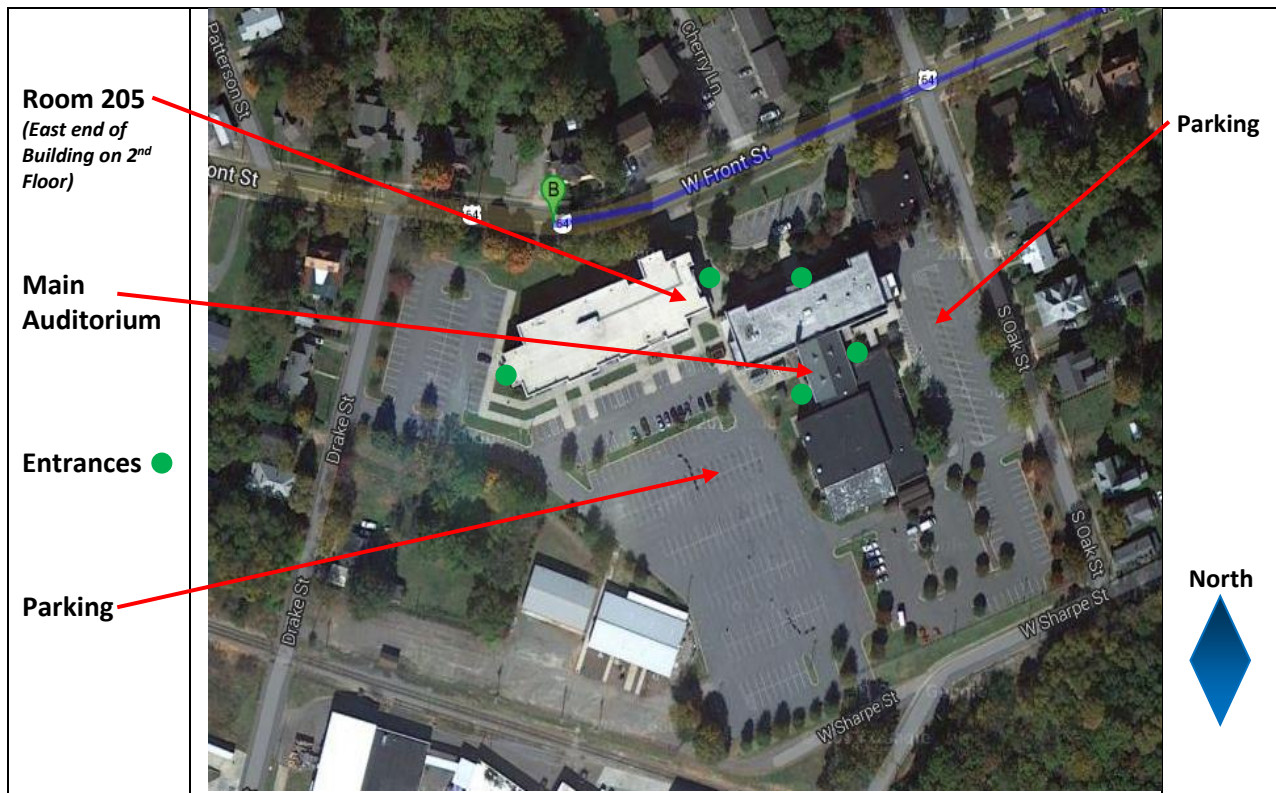

2018 Safety Seminar Location

CBA Safety Seminar, Saturday, February 24th, 2018

Mitchell Community College
Continuing Education Center, Main Auditorium
701 West Front Street, Statesville, NC 28677
Coordinates – 17S 0509249 3959411

** Access parking lot off S. Oak Street or Drake Street from West Front Street*

Site Map

Directions

<p>Directions From the Comfort Inn</p>	<p>A Comfort Inn & Suites 1214 Greenland Dr, Statesville, NC 28677</p> <hr/> <p>1. Head north on Greenland Dr toward Garner Bagnal Blvd go 0.2 mi total 0.2 mi</p> <p>↩ 2. Turn left onto Garner Bagnal Blvd go 1.4 mi total 1.5 mi About 3 mins</p> <p>↪ 3. Turn right onto Shelton Ave go 0.4 mi total 1.9 mi</p> <p>4. Continue onto S Center St go 0.3 mi total 2.2 mi</p> <p>↩ 5. Turn left onto W Front St go 0.7 mi total 2.9 mi Destination will be on the left About 1 min</p> <p>B 701 W Front St, Statesville, NC 28677</p> <hr/>
<p>Directions From Interstate 77</p>	<p>↗ 5. Take exit 49B toward Statesville/Downtown go 0.2 mi total 14.7 mi</p> <p>↪ 6. Turn right onto Salisbury Rd go 1.3 mi total 15.9 mi About 2 mins</p> <p>↩ 7. Turn left onto E Front St go 1.1 mi total 17.1 mi Destination will be on the left About 3 mins</p> <p>B 701 W Front St, Statesville, NC 28677</p> <hr/>