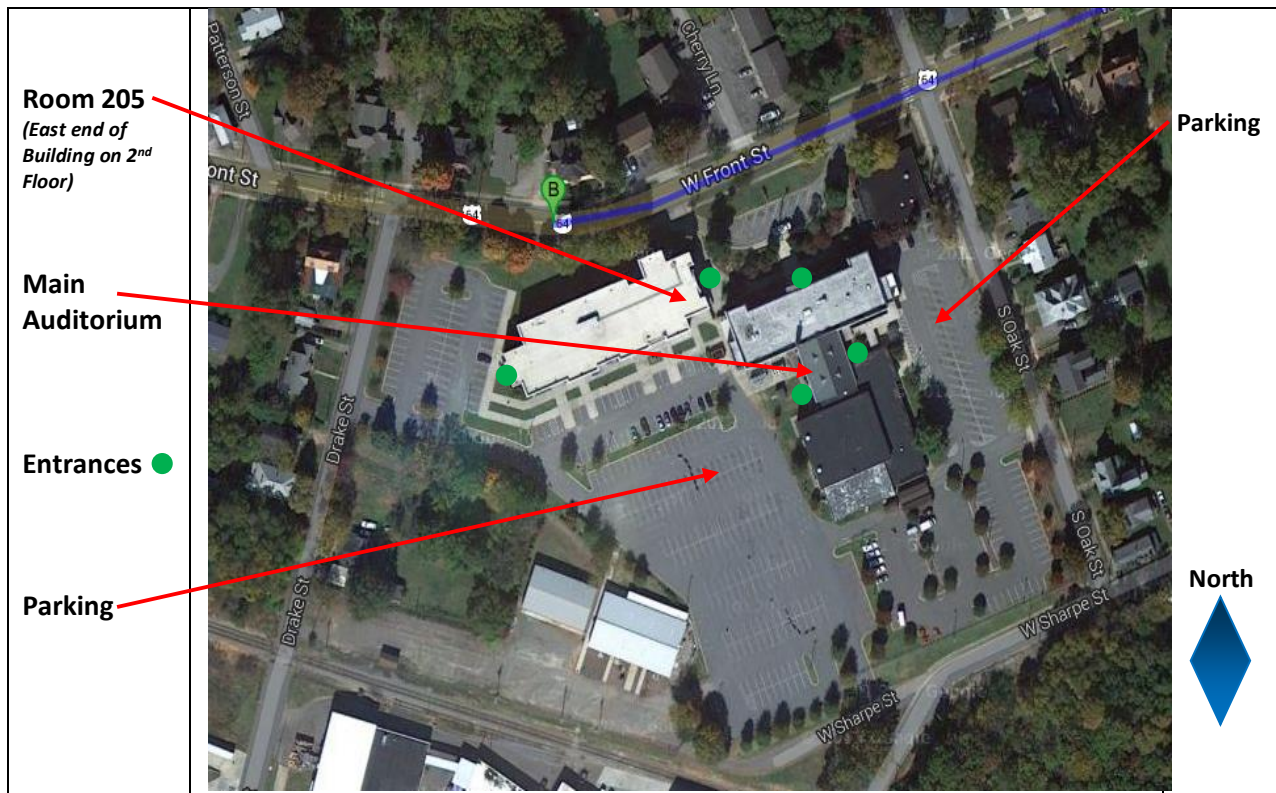

2016 Safety Seminar Location

CBA Safety Seminar, Saturday, February 27th

Mitchell Community College
Continuing Education Center, Main Auditorium
701 West Front Street, Statesville, NC 28677
Coordinates – 17S 0509249 3959411

** Access parking lot off S. Oak Street or Drake Street from West Front Street*

Site Map

Directions

<p>Directions From the Comfort Inn</p>	<p>A Comfort Inn & Suites 1214 Greenland Dr, Statesville, NC 28677</p> <hr/> <p>1. Head north on Greenland Dr toward Garner Bagnal Blvd go 0.2 mi total 0.2 mi</p> <p>↩ 2. Turn left onto Garner Bagnal Blvd go 1.4 mi total 1.5 mi About 3 mins</p> <p>↪ 3. Turn right onto Shelton Ave go 0.4 mi total 1.9 mi</p> <p>4. Continue onto S Center St go 0.3 mi total 2.2 mi</p> <p>↩ 5. Turn left onto W Front St go 0.7 mi total 2.9 mi Destination will be on the left About 1 min</p> <p>B 701 W Front St, Statesville, NC 28677</p> <hr/>
<p>Directions From Interstate 77</p>	<p>↗ 5. Take exit 49B toward Statesville/Downtown go 0.2 mi total 14.7 mi</p> <p>↪ 6. Turn right onto Salisbury Rd go 1.3 mi total 15.9 mi About 2 mins</p> <p>↩ 7. Turn left onto E Front St go 1.1 mi total 17.1 mi Destination will be on the left About 3 mins</p> <p>B 701 W Front St, Statesville, NC 28677</p> <hr/>